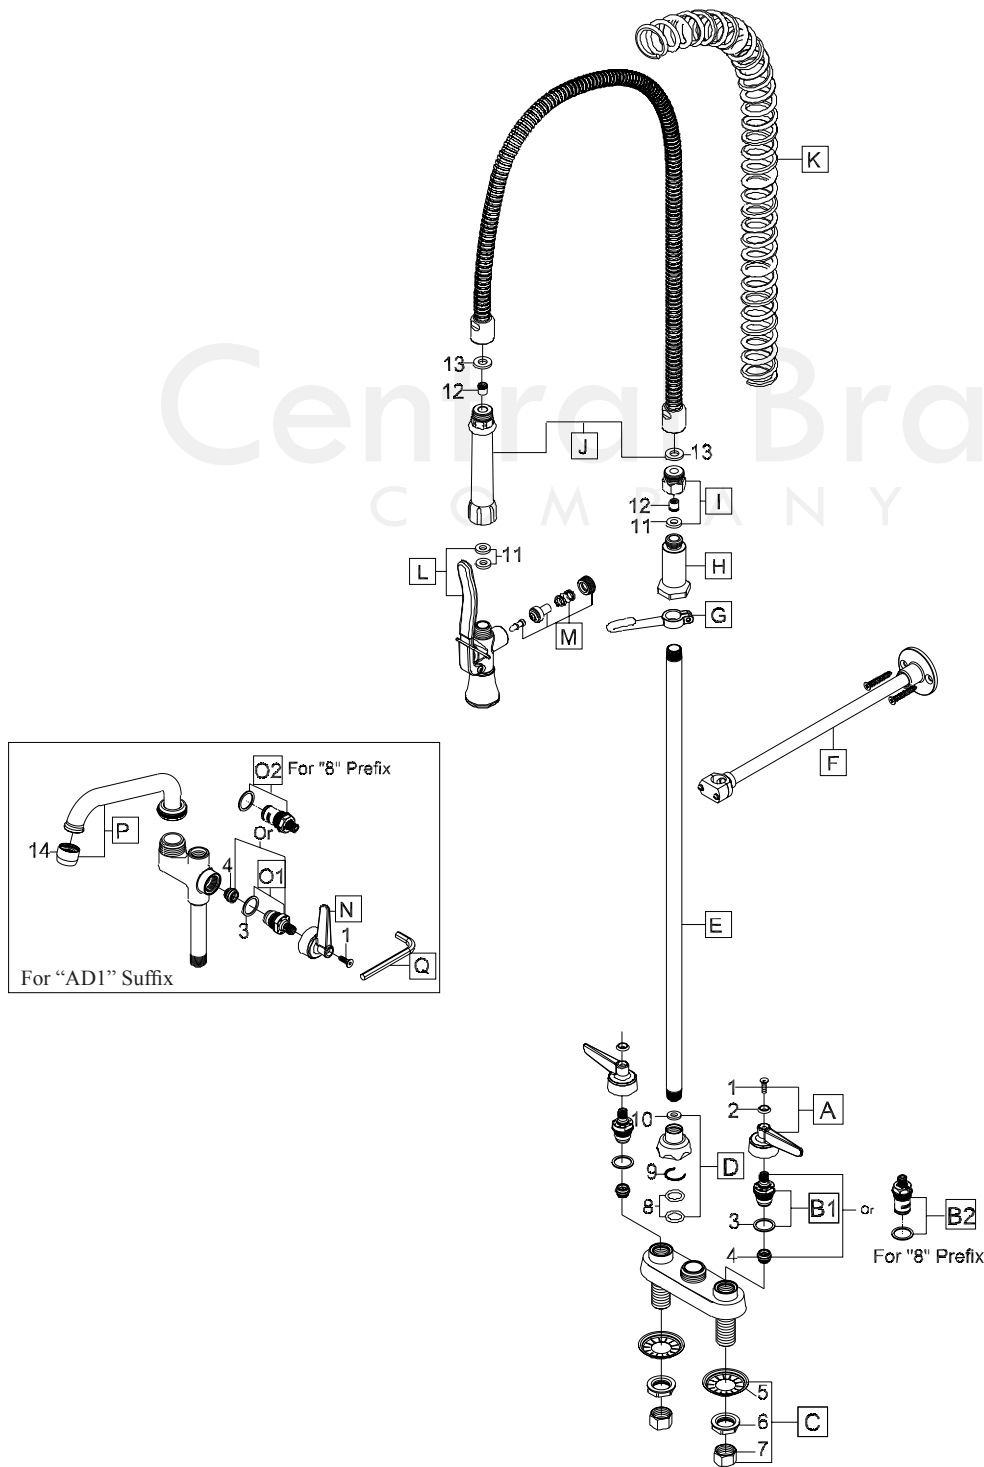

Model# 80084-LE60-AD1

La Vergne, TN 37086
 Fax: 800.338.9414
 Email: sales@centralbrass.com
 www.centralbrass.com

80084-LE60-AD1/REV. 3 2016

Model# 80084-LE60-AD1

La Vergne, TN 37086
 Fax: 800.338.9414
 Email: sales@centralbrass.com
 www.centralbrass.com

	ITEM#	DESCRIPTION		ITEM#	DESCRIPTION
A	CS-19007C,H	Lever Handle-Cold,Hot	P	SU-363-RA	8" Swivel Tube Spout With Aerator
B1	G-453-EL,ER	Stem Assembly With Gasket-Cold,Hot	Q	CS-420026	1/4" Allen Wrench
B2	K-352-C,H	Ceramic Disc Cartridge-Cold,Hot	1	CS-49033	Handle Screw
C	G-913-A	Coupling Nut Group	2	X107-FB,FR	Index Blue,Red (5 pcs/pk)
D	CS-42020	Body Adapter	3	X1028-Y	Gasket (25 pcs/pk)
E	CS-42019	24" Riser	4	X263-BC	Replacement Seat (10 pcs/pk)
F	CS-42018	12" Adjustable Wall Bracket	5	X54	Crowfoot Washer (10 pcs/pk)
G	CS-42017	Finger Hook & Screw	6	X-7133-AZ	Locknut (10 pcs/pk)
H	CS-42016	Spring Body	7	X4015	Supply Nut (4 pcs/pk)
I	CS-42015	Hose Adapter	8	X1038-KN	O-Ring (25 pcs/pk)
J	CS-42013	44" Hose	9	XCS-42021	Friction Brass Washer (6 pcs/pk)
K	CS-42014	Overhead Spring	10	XCS-42022	Body Adapter Washer (10 pcs/pk)
L	CS-42006	1.0 GPM Spray Valve	11	XCS-42023	Hose Adapter Washer (10 pcs/pk)
M	CS-42010	Spray Repair Kit	12	XCS-47001	10 mm Check Valve (2 pcs/pk)
N	CS-19007P	Lever Handle-Plain	13	XCS-42025	Hose Washer (10 pcs/pk)
O1	G-453-ER	Hot Stem Assembly With Gasket	14	CS-49014	1.5 GPM Aerator
O2	K-352-H	Ceramic Disc Cartridge-Hot			